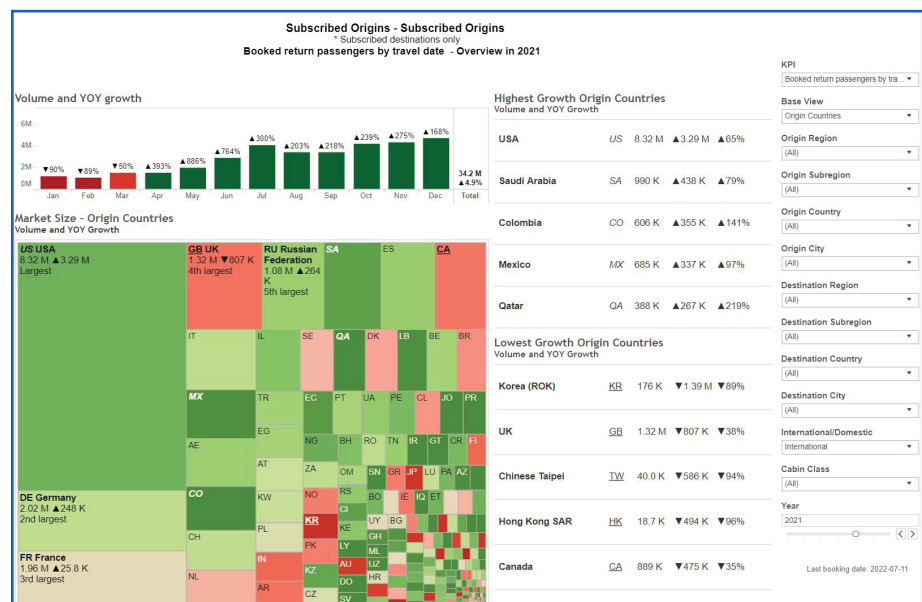

Air Traffic

Monitor the impact air connectivity has on a destination using Amadeus' patented traffic module, which provides a reliable estimation of the total number of global air passengers traveling between a trip's true origin and destination. Now available with a forward-looking, six-month forecast.

01
0110
0001

NEW 6-month forward-looking forecast

With a combination of Amadeus' suite of Market Intelligence, [Air Data](#), [Demand360®](#) and [Agency360+](#), you can uncover every step of the traveler's journey and tailor your strategies to drive the optimal growth for your organisation.